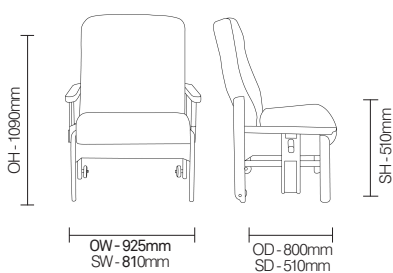

Whittle Bariatric/ 747XXD

Whittle 747XXD is an extra wide, extra large, specialist heavy duty bariatric chair with drop arms and integral pressure management.

Standard Features

- Maximum load up to 320kg (50st)
- Standard seat height 510mm (20")
- Drop arms
- Beech frame with mortise and tenon joints for added strength
- Reflexion® pressure relieving foam and housekeeping wheels as standard

Optional Features

- Tray option
- Removable seat
- Removable seat platform
- Other sizes available
- Drop arm patient transfer

Performance Standards

BS EN 16139

DIMENSIONS

FINISH OPTIONS

Leg stain options :