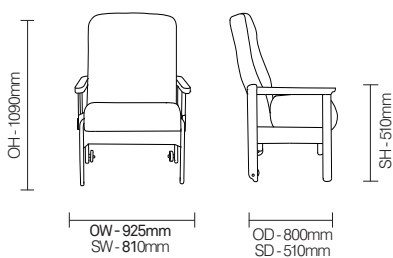

Whittle Bariatric/747XX

Whittle is an extra large, specialist heavy duty bariatric chair with integral pressure management.

Standard Features

- Maximum load up to 320kg (50st)
- Standard seat height 510mm (20")
- Beech frame with mortise and tenon joints for added strength
- Reflexion® pressure relieving foam and housekeeping wheels as standard

Optional Features

- Tray option
- Removable seat
- Removable seat platform
- Other sizes available
- Drop arm patient transfer

Performance Standards

BS EN 16139

DIMENSIONS

FINISH OPTIONS

Leg stain options :