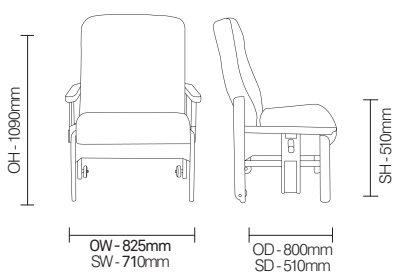

## Whittle Bariatric/747XD

Whittle 747XD is an extra large, specialist heavy duty bariatric chair with drop arms and integral pressure management.

### Standard Features

- Maximum load up to 320kg (50st)
- Standard seat height 510mm (20")
- Beech frame with mortise and tenon joints for added strength
- Reflexion® pressure relieving foam and housekeeping wheels as standard

### Optional Features

- Tray option
- Removable seat
- Removable seat platform
- Other sizes available
- Drop arm patient transfer

## DIMENSIONS