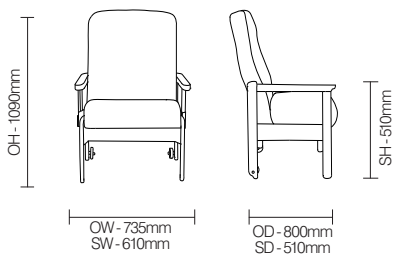

Whittle Bariatric/747

Whittle is a specialist heavy duty bariatric chair with drop arms and integral pressure management.

Standard Features

- Maximum load up to 254kg (40st)
- Standard seat height 510mm (20")
- Beech frame with mortise and tenon joints for added strength
- Reflexion® pressure relieving foam and housekeeping wheels as standard

Optional Features

- Tray option
- Removable seat
- Removable seat platform
- Other sizes available
- Drop arm patient transfer

Performance Standards

BS EN 16139

DIMENSIONS

FINISH OPTIONS

Leg stain options :