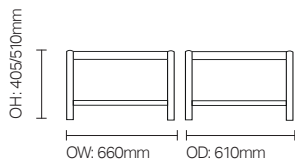

Coffee Table/711W

Square coffee table with straight leg and lower shelf, for communal lounge or reception areas.

Standard Features

- Low, square coffee table with laminate top, unersshelf and straight leg
- Soft, radiused corners for added safety
- Easy clean, scratch and heat resistant 25mm
- beech laminate top with bullnose edging
- Finished with clear Medicote™ lacquer

- Beech finish as standard

Optional Features

- Wood stain options
- No undershelf - 711

FINISH OPTIONS

Wood finish options: