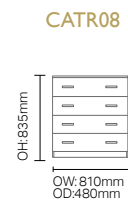

TRECO/
ACCENT *