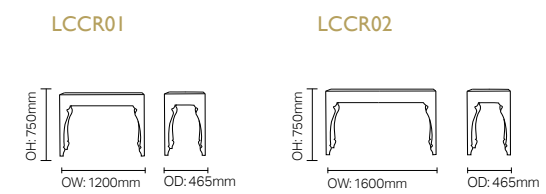

LOUNGE *cabinets*

CREDENZA