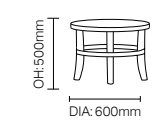

TAWA01

ZENDA DINING

DCZE01

SH: 500mm

COFFEE tables

DURHAM

TADU01

TADU02