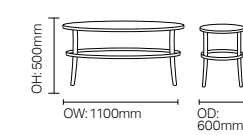

BERGEN

SH: 470mm

DARCEY

SH: 480mm

F LEG, C LEG & 714

F Leg, C Leg and 714 available with rectangular, square or circular top shapes. Various sizes available.

EVOKE DINING

SH: 480mm

BISTRO TABLE & BENCH SEAT

Bench Seats are made to order to bespoke sizes. Fluted Back option available DCBS02

JAVA

KASUMI

SH: 490mm

WALDORF

ZENDA DINING

SH: 500mm

COFFEE tables

DURHAM

TADU03

EVOKE

HALF MOON

NEST

COFFEE TABLES

SONATA