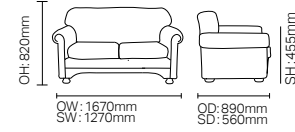

HURLEY

SSHU12

IMOGEN

IDRO

MOBY

OSBOURNE

RENAISSANCE

UMBRIA

VELVARE

VISTA

VIRTUOSO

ZENDA

DINING & café

ADRIATIC

AVENUE