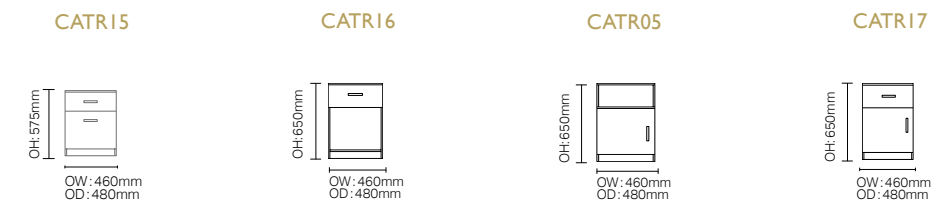

**TRECO/
ACCENT ***

* To order range required, insert appropriate product code: Treco **TR** or Accent **AC**. Regent shown.