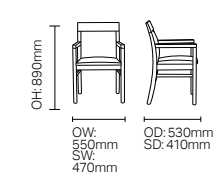

HURLEY

IMOGEN

IDRO

MOBY

OSBOURNE

RENAISSANCE

UMBRIA

VELVARE

VISTA

VIRTUOSO

ZENDA

DINING & café

ADRIATIC

AVENUE

DCAV02