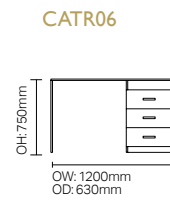

TRECO/
ACCENT *