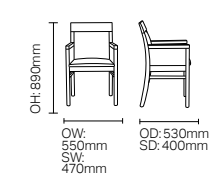

DCAV03 upholstered sides