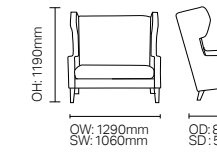

HURLEY

IMOGEN

IDRO

MOBY

OSBOURNE

RENAISSANCE

UMBRIA

VELVARE

VISTA

VIRTUOSO

ZENDA

LSZE02

DINING & café

ADRIATIC

AVENUE