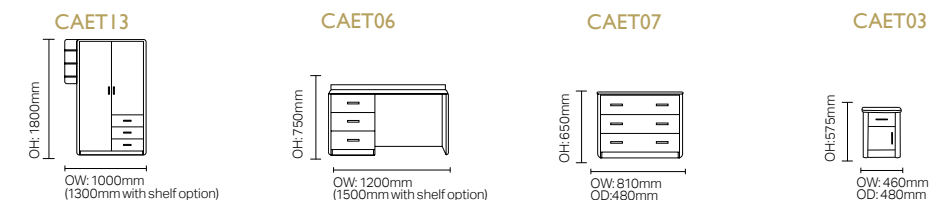

ASTRA

WOODCOTE

**BEDROOM
furniture**

BEDS

HEADBOARD

SHAKER

ETCH

Bespoke size options available.