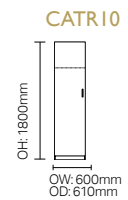

TRECO/
ACCENT *