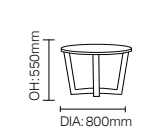

BERGEN

SH: 470mm

DARCEY

SH: 480mm

F LEG, C LEG & 714

F Leg, C Leg and 714 available with rectangular, square or circular top shapes. Various sizes available.

EVOKE DINING

SH: 480mm

BISTRO TABLE & BENCH SEAT

Bench Seats are made to order to bespoke sizes. Fluted Back option available DCBS02

JAVA

KASUMI

SH: 490mm

WALDORF

ZENDA DINING

SH: 500mm

COFFEE tables

DURHAM

EVOKE

HALF MOON

NEST

COFFEE TABLES

SONATA