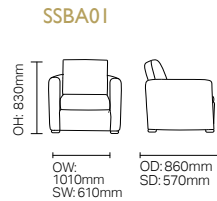

LOUNGE *seating*

ANUMO

ATLAS

BELLA

BELGRAVE

BERKELEY

CHESTERFIELD

CHRISTIE

TSCH05

CLEVES

EVOKE

Mid Back 2-Seater option available SSEV05

GALLOWAY
& PIMLICO

GRASMERE

HINCHLEY