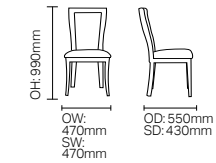

HURLEY

IMOGEN

IDRO

MOBY

OSBOURNE

RENAISSANCE

UMBRIA

VELVARE

VISTA

VIRTUOSO

ZENDA

DINING & café

ADRIATIC

S336

AVENUE