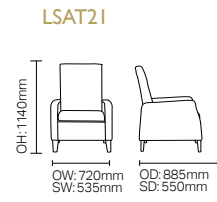

LOUNGE *seating*

ANUMO

ATLAS

BELLA

BELGRAVE

BERKELEY

CHESTERFIELD

CHRISTIE

TSCH05

CLEVES

EVOKE

Mid Back 2-Seater option available SSEV05

GALLOWAY
& PIMLICO

GRASMERE

HINCHLEY