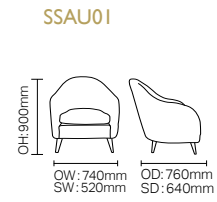

LOUNGE *seating*

ANUMO