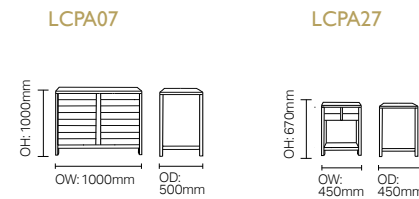

LADDERBACK

LETO

HAMPTON

PANAMA

ROOM DIVIDER

DISPLAY UNITS

**RECLINERS
& Riser/Recliners**

For Teal's full range of recliners and recliner options, please see our separate "Patient Recliners" brochure.