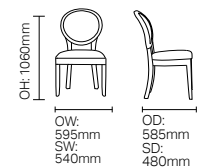

DCKA01

DCKA02

DCKA03

DCKA04

SH: 490mm

WALDORF

DCWA01

DCWA02