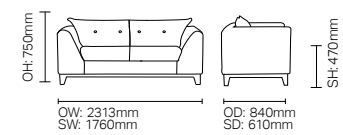

HURLEY

IMOGEN

IDRO

LSID03

MOBY

OSBOURNE

RENAISSANCE

UMBRIA

VELVARE

VISTA

VIRTUOSO

ZENDA

DINING & café

ADRIATIC

AVENUE