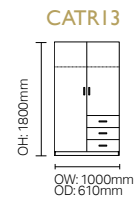

TRECO/
ACCENT *