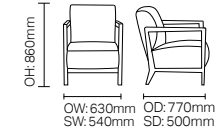

VISTA

LSVI01