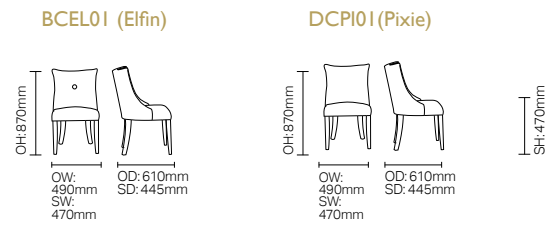

ELFIN & PIXIE