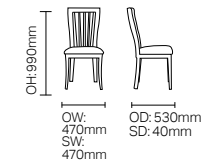

DINING & café

ADRIATIC

S334