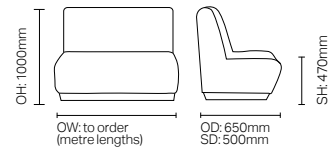

BERGEN

SH: 470mm

DARCEY

SH: 480mm

F LEG, C LEG & 714

F Leg, C Leg and 714 available with rectangular, square or circular top shapes. Various sizes available.

EVOKE DINING

SH: 480mm

BISTRO TABLE & BENCH SEAT

DCBS01

Bench Seats are made to order to bespoke sizes. Fluted Back option available DCBS02

JAVA

KASUMI

SH: 490mm

WALDORF

ZENDA DINING

SH: 500mm

COFFEE tables

DURHAM

EVOKE

HALF MOON

NEST

COFFEE TABLES

SONATA