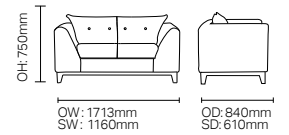

HURLEY

IMOGEN

IDRO

LSID02

MOBY

OSBOURNE

RENAISSANCE

UMBRIA

VELVARE

VISTA

VIRTUOSO

ZENDA

DINING & café

ADRIATIC

AVENUE