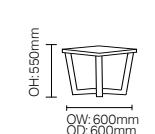

BERGEN

SH: 470mm

DARCEY

SH: 480mm

F LEG, C LEG & 714

F Leg, C Leg and 714 available with rectangular, square or circular top shapes. Various sizes available.

EVOKE DINING

SH: 480mm

BISTRO TABLE & BENCH SEAT

Bench Seats are made to order to bespoke sizes. Fluted Back option available DCBS02

JAVA

KASUMI

SH: 490mm

WALDORF

ZENDA DINING

SH: 500mm

COFFEE tables

DURHAM

EVOKE

HALF MOON

NEST

COFFEE TABLES

SONATA

TASO07