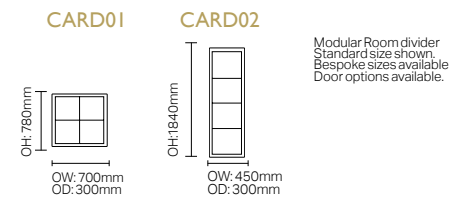

LADDERBACK

LETO

HAMPTON

PANAMA

ROOM DIVIDER

DISPLAY UNITS

**RECLINERS
& Riser/Recliners**

For Teal's full range of recliners and recliner options, please see our separate "Patient Recliners" brochure.