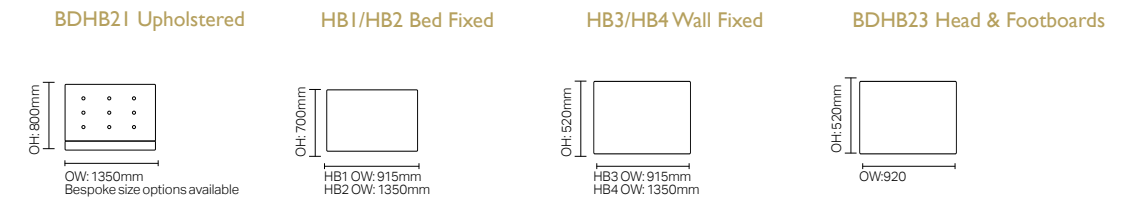

ASTRA

WOODCOTE

**BEDROOM
furniture**

BEDS

HEADBOARD

SHAKER

ETCH

Bespoke size options available.