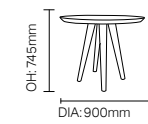

714

F Leg, C Leg and 714 available with rectangular, square or circular top shapes. Various sizes available.

EVOKE DINING

DCEV01

DCEV02

DCEV03

SH: 480mm

TAEV02