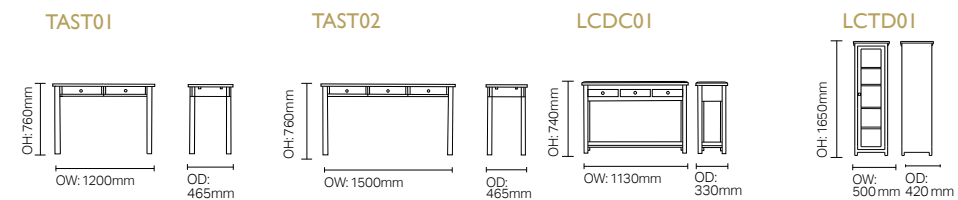

LADDERBACK

LETO

HAMPTON

PANAMA

ROOM DIVIDER

DISPLAY UNITS

**RECLINERS
& Riser/Recliners**

For Teal's full range of recliners and recliner options, please see our separate "Patient Recliners" brochure.