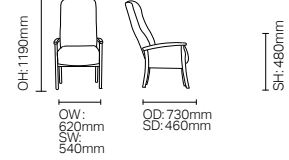

HURLEY

IMOGEN

IDRO

MOBY

OSBOURNE

RENAISSANCE

LSRE02

UMBRIA

VELVARE

VISTA

VIRTUOSO

ZENDA

DINING & café

ADRIATIC

AVENUE