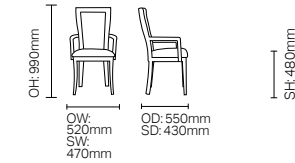

HURLEY

IMOGEN

IDRO

MOBY

OSBOURNE

RENAISSANCE

UMBRIA

VELVARE

VISTA

VIRTUOSO

ZENDA

DINING & café

ADRIATIC

S337

AVENUE