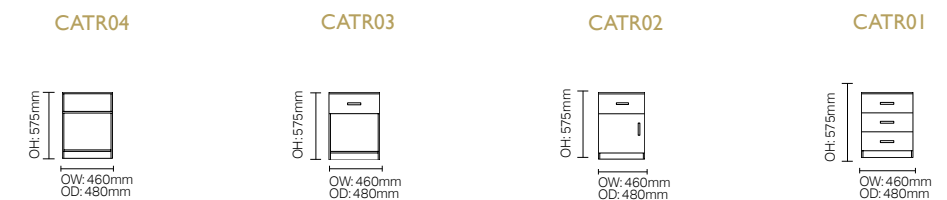

**TRECO/
ACCENT ***