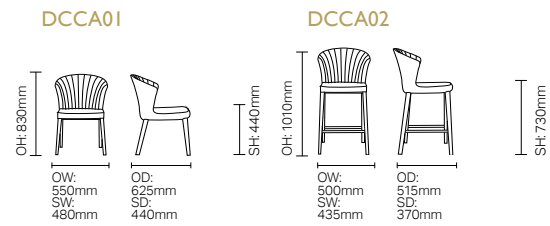

OCCASIONAL *seating*

ANNE & CHARLOTTE

CARDITA

ELFIN & PIXIE

FAWLEY

FELICITY

FLEX

FOOTCUBE

JASPER

KENSINGTON & PARK LANE

SUKI

VALENTINO

LOUNGE *cabinets*

CREDENZA

LADDERBACK

LETO