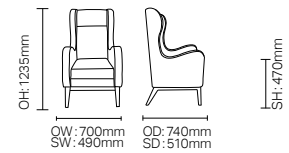

HURLEY

IMOGEN

IDRO

MOBY

OSBOURNE

LSOS02

RENAISSANCE

UMBRIA

VELVARE

VISTA

VIRTUOSO

ZENDA

DINING & café

ADRIATIC

AVENUE