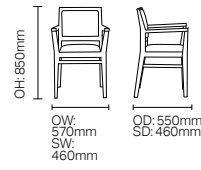

SH: 470mm

DARCEY

DCDA01

DCDA02

SH: 480mm

F LEG, C LEG & 714

F Leg

C Leg