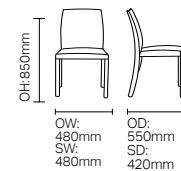

KASUMI

DCKA01