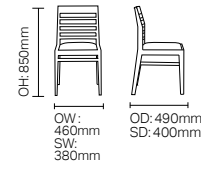

BERGEN

DCBE01