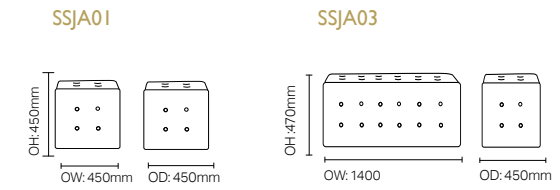

FLEX

FOOTCUBE

JASPER