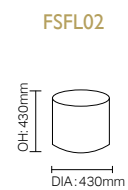

OCCASIONAL *seating*

ANNE & CHARLOTTE

CARDITA

ELFIN & PIXIE

FAWLEY

FELICITY

FLEX

FOOTCUBE

JASPER

KENSINGTON & PARK LANE

SUKI

VALENTINO

LOUNGE *cabinets*

CREDENZA

LADDERBACK

LETO