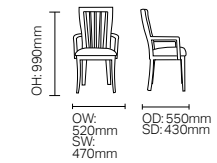

HURLEY

IMOGEN

IDRO

MOBY

OSBOURNE

RENAISSANCE

UMBRIA

VELVARE

VISTA

VIRTUOSO

ZENDA

DINING & café

ADRIATIC

S335

AVENUE