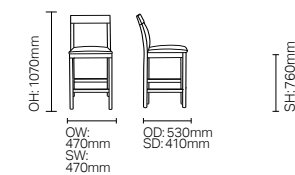

DCAV03 upholstered sides

DCAV04