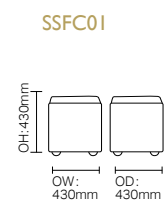

OCCASIONAL *seating*

ANNE & CHARLOTTE

CARDITA

ELFIN & PIXIE

FAWLEY

FELICITY

FLEX

FOOTCUBE

JASPER

KENSINGTON & PARK LANE

SUKI

VALENTINO

LOUNGE *cabinets*

CREDENZA

LADDERBACK

LETO