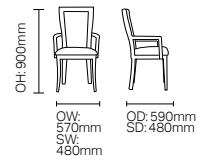

SH: 470mm

DARCEY

DCDA01

DCDA02

SH: 480mm

F LEG, C LEG & 714

F Leg

C Leg