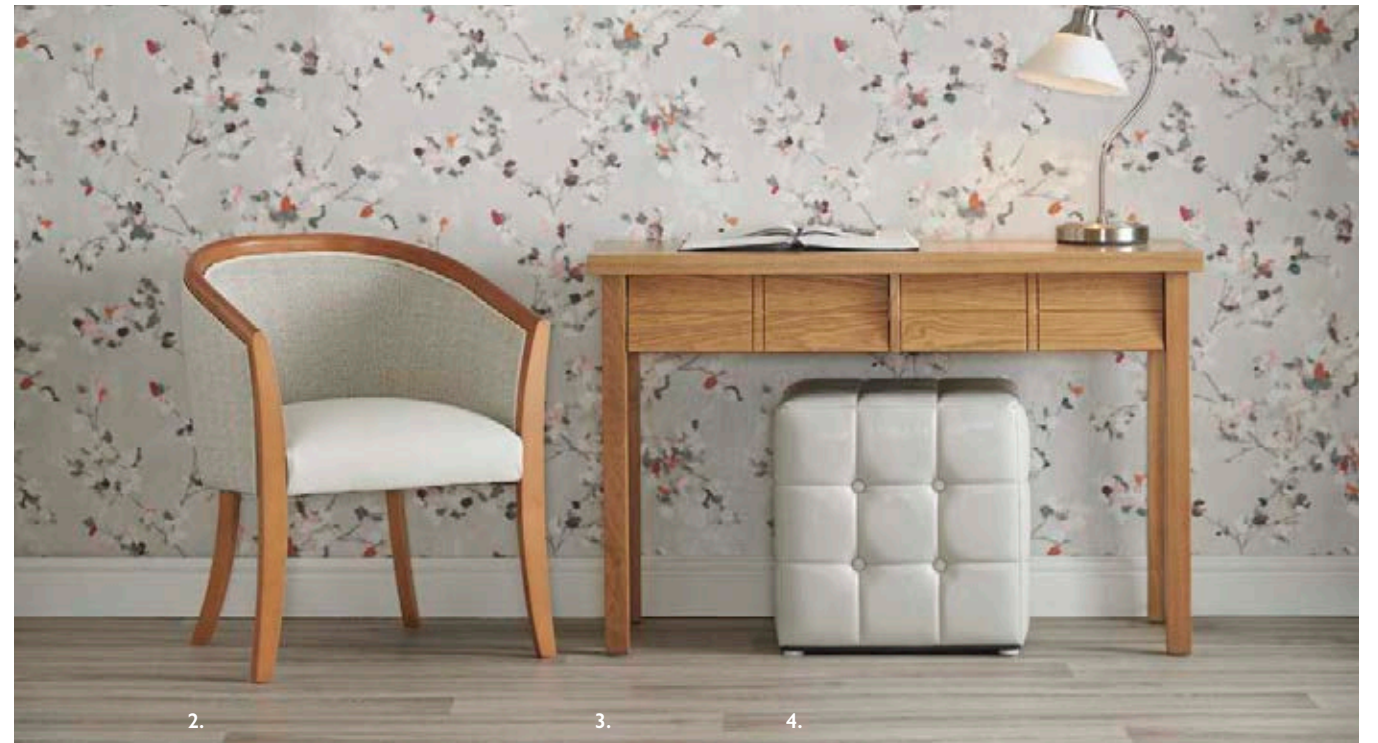

The alluring Pixie chair offers a fun and modern design to jazz up any dining space, whilst our Park Lane tub is versatile enough to belong in any environment, from dining to corridor or reception areas.