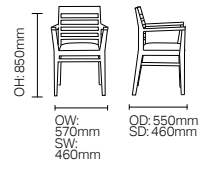

BERGEN

DCBE02

SH: 470mm

DARCEY

SH: 480mm

F LEG, C LEG & 714

F Leg, C Leg and 714 available with rectangular, square or circular top shapes. Various sizes available.

EVOKE DINING

SH: 480mm

BISTRO TABLE & BENCH SEAT

Bench Seats are made to order to bespoke sizes. Fluted Back option available DCBS02

JAVA

KASUMI

SH: 490mm

WALDORF

ZENDA DINING

SH: 500mm

COFFEE tables

DURHAM

EVOKE

HALF MOON

NEST

COFFEE TABLES

SONATA