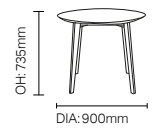

BISTRO TABLE & BENCH SEAT

T60

DCBS01

Bench Seats are made to order to bespoke sizes. Fluted Back option available DCBS02

JAVA

TAJ01

TAJ02

KASUMI