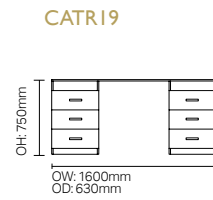

TRECO/
ACCENT *