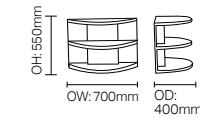

HALF MOON

LCHM01