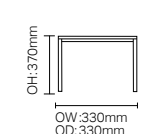

BERGEN

SH: 470mm

DARCEY

SH: 480mm

F LEG, C LEG & 714

F Leg, C Leg and 714 available with rectangular, square or circular top shapes. Various sizes available.

EVOKE DINING

SH: 480mm

BISTRO TABLE & BENCH SEAT

Bench Seats are made to order to bespoke sizes. Fluted Back option available DCBS02

JAVA

KASUMI

SH: 490mm

WALDORF

ZENDA DINING

SH: 500mm

COFFEE tables

DURHAM

EVOKE

HALF MOON

NEST

Table 3

COFFEE TABLES

SONATA