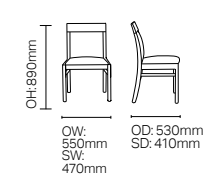

AVENUE

DCAV01