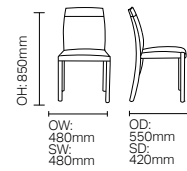

BERGEN

SH: 470mm

DARCEY

SH: 480mm

F LEG, C LEG & 714

F Leg, C Leg and 714 available with rectangular, square or circular top shapes. Various sizes available.

EVOKE DINING

SH: 480mm

BISTRO TABLE & BENCH SEAT

Bench Seats are made to order to bespoke sizes. Fluted Back option available DCBS02

JAVA

KASUMI

DCKA03

SH: 490mm

WALDORF

ZENDA DINING

SH: 500mm

COFFEE tables

DURHAM

EVOKE

HALF MOON

NEST

COFFEE TABLES

SONATA