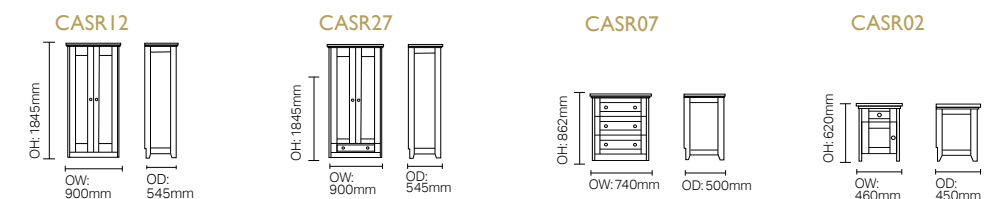

ASTRA

WOODCOTE

**BEDROOM
furniture**

BEDS

HEADBOARD

SHAKER

ETCH

Bespoke size options available.