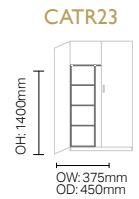

TRECO/
ACCENT *