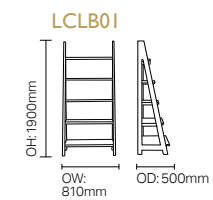

LADDERBACK