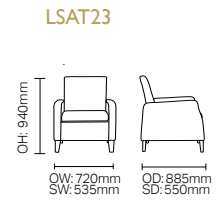

LOUNGE *seating*

ANUMO

ATLAS

BELLA

BELGRAVE

BERKELEY

CHESTERFIELD

CHRISTIE

TSCH05

CLEVES

EVOKE

Mid Back 2-Seater option available SSEV05

GALLOWAY
& PIMLICO

GRASMERE

HINCHLEY