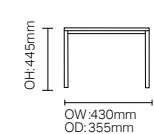

BERGEN

SH: 470mm

DARCEY

SH: 480mm

F LEG, C LEG & 714

F Leg, C Leg and 714 available with rectangular, square or circular top shapes. Various sizes available.

EVOKE DINING

SH: 480mm

BISTRO TABLE & BENCH SEAT

Bench Seats are made to order to bespoke sizes. Fluted Back option available DCBS02

JAVA

KASUMI

SH: 490mm

WALDORF

ZENDA DINING

SH: 500mm

COFFEE tables

DURHAM

EVOKE

HALF MOON

NEST

Table 2

COFFEE TABLES

SONATA