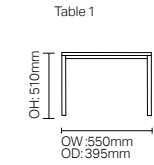

BERGEN

SH: 470mm

DARCEY

SH: 480mm

F LEG, C LEG & 714

F Leg, C Leg and 714 available with rectangular, square or circular top shapes. Various sizes available.

EVOKE DINING

SH: 480mm

BISTRO TABLE & BENCH SEAT

Bench Seats are made to order to bespoke sizes. Fluted Back option available DCBS02

JAVA

KASUMI

SH: 490mm

WALDORF

ZENDA DINING

SH: 500mm

COFFEE tables

DURHAM

EVOKE

HALF MOON

NEST

NT1

COFFEE TABLES

SONATA