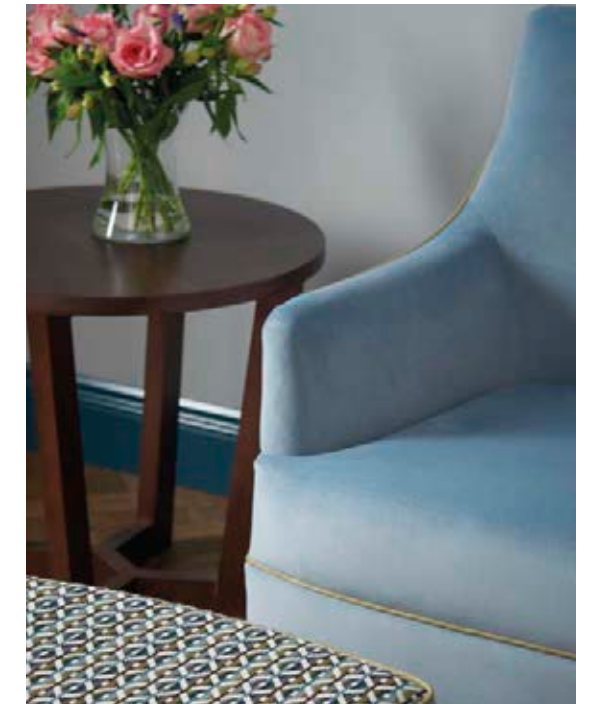

"Stylish statement chairs"

Virtuoso's modern clean lines, gentle curved back and subtle detailing allow you to really make an impact, whilst offering a supportive elegant sit.

Virtuoso High Back Armchair LSVR02
Sonata Round Cross Base Coffee Table TASO02