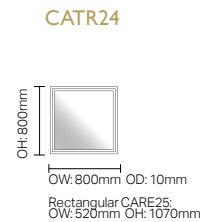

**TRECO/
ACCENT ***

**TRECO/
ACCENT ***

* To order range required, insert appropriate product code: Treco **TR** or Accent **AC**. Regent shown.

TRECO/
ACCENT *

TRECO/
ACCENT *

TRECO/
ACCENT *

TRECO/
ACCENT *