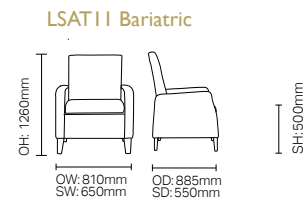

LOUNGE *seating*

ANUMO

ATLAS

BELLA

BELGRAVE

BERKELEY

CHESTERFIELD

CHRISTIE

TSCH05

CLEVES

EVOKE

Mid Back 2-Seater option available SSEV05

GALLOWAY
& PIMLICO

GRASMERE

HINCHLEY