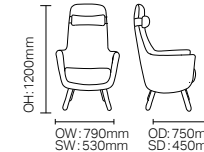

HURLEY

IMOGEN

IDRO

MOBY

OSBOURNE

RENAISSANCE

UMBRIA

VELVARE

SSVE05

VISTA

VIRTUOSO

ZENDA

DINING & café

ADRIATIC

AVENUE