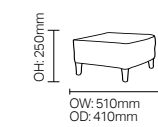

HURLEY

IMOGEN

IDRO

MOBY

OSBOURNE

RENAISSANCE

UMBRIA

VELVARE

VISTA

VIRTUOSO

LSVR06

ZENDA

DINING & café

ADRIATIC

AVENUE