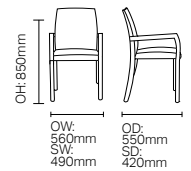

BERGEN

SH: 470mm

DARCEY

SH: 480mm

F LEG, C LEG & 714

F Leg, C Leg and 714 available with rectangular, square or circular top shapes. Various sizes available.

EVOKE DINING

SH: 480mm

BISTRO TABLE & BENCH SEAT

Bench Seats are made to order to bespoke sizes. Fluted Back option available DCBS02

JAVA

KASUMI

DCKA02

SH: 490mm

WALDORF

ZENDA DINING

SH: 500mm

COFFEE tables

DURHAM

EVOKE

HALF MOON

NEST

COFFEE TABLES

SONATA