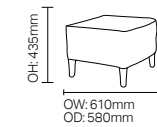

HURLEY

IMOGEN

IDRO

MOBY

OSBOURNE

RENAISSANCE

UMBRIA

VELVARE

VISTA

VIRTUOSO

LSVR03

ZENDA

DINING & café

ADRIATIC

AVENUE