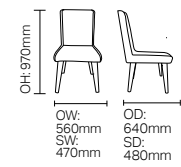

EVOKE DINING

DCEV01