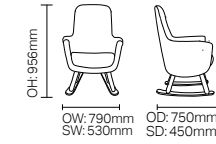

HURLEY

IMOGEN

IDRO

MOBY

OSBOURNE

RENAISSANCE

UMBRIA

VELVARE

LSVE07

VISTA

VIRTUOSO

ZENDA

DINING & café

ADRIATIC

AVENUE