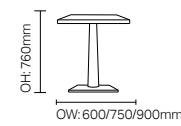

BISTRO TABLE & BENCH SEAT

T60