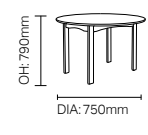

BERGEN

SH: 470mm

DARCEY

SH: 480mm

F LEG, C LEG & 714

714

F Leg, C Leg and 714 available with rectangular, square or circular top shapes. Various sizes available.

EVOKE DINING

SH: 480mm

BISTRO TABLE & BENCH SEAT

Bench Seats are made to order to bespoke sizes. Fluted Back option available DCBS02

JAVA

KASUMI

SH: 490mm

WALDORF

ZENDA DINING

SH: 500mm

COFFEE tables

DURHAM

EVOKE

HALF MOON

NEST

COFFEE TABLES

SONATA