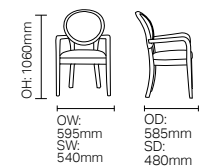

DCKA01

DCKA02

DCKA03

DCKA04

SH: 490mm

WALDORF

DCWA01

DCWA02