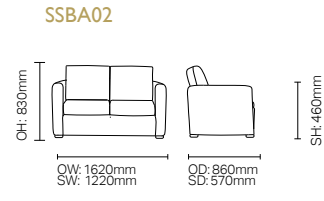

LOUNGE *seating*

ANUMO

ATLAS

BELLA

BELGRAVE

BERKELEY

CHESTERFIELD

CHRISTIE

TSCH05

CLEVES

EVOKE

Mid Back 2-Seater option available SSEV05

GALLOWAY
& PIMLICO

GRASMERE

HINCHLEY