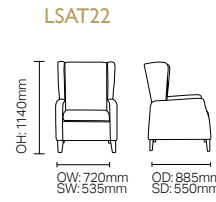

LOUNGE *seating*

ANUMO

ATLAS

BELLA

BELGRAVE

BERKELEY

CHESTERFIELD

CHRISTIE

TSCH05

CLEVES

EVOKE

Mid Back 2-Seater option available SSEV05

GALLOWAY
& PIMLICO

GRASMERE

HINCHLEY