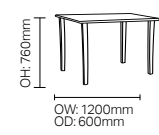

SH: 470mm

DARCEY

DCDA01

DCDA02

SH: 480mm

F LEG, C LEG & 714

F Leg

C Leg