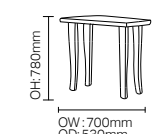

BERGEN

SH: 470mm

DARCEY

SH: 480mm

F LEG, C LEG & 714

F Leg, C Leg and 714 available with rectangular, square or circular top shapes. Various sizes available.

EVOKE DINING

SH: 480mm

BISTRO TABLE & BENCH SEAT

Bench Seats are made to order to bespoke sizes. Fluted Back option available DCBS02

JAVA

KASUMI

SH: 490mm

WALDORF

ZENDA DINING

SH: 500mm

COFFEE tables

DURHAM

EVOKE

HALF MOON

NEST

COFFEE TABLES

T15

SONATA

TASO03