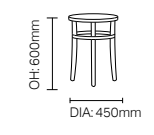

TAWA01

ZENDA DINING

DCZE01

SH: 500mm

COFFEE tables

DURHAM

TADU01

TADU02