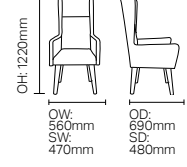

714

F Leg, C Leg and 714 available with rectangular, square or circular top shapes. Various sizes available.

EVOKE DINING

DCEV01

DCEV02

DCEV03

SH: 480mm

TAEV02