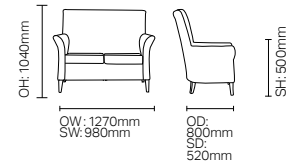

HURLEY

IMOGEN

IDRO

MOBY

OSBOURNE

RENAISSANCE

UMBRIA

SSUM02

VELVARE

VISTA

VIRTUOSO

ZENDA

DINING & café

ADRIATIC

AVENUE