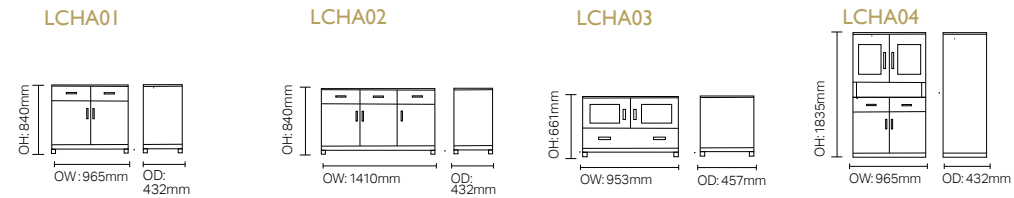

LADDERBACK

LETO

HAMPTON

PANAMA

ROOM DIVIDER

DISPLAY UNITS

**RECLINERS
& Riser/Recliners**

For Teal's full range of recliners and recliner options, please see our separate "Patient Recliners" brochure.