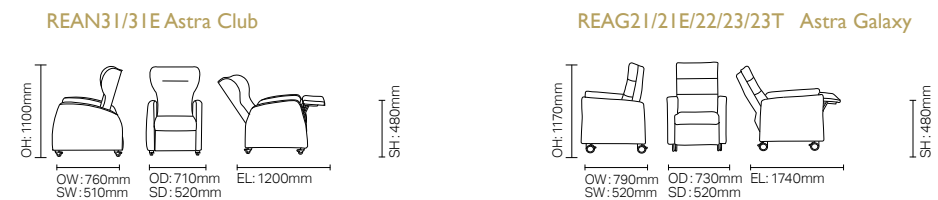

HAMPTON

PANAMA

ROOM DIVIDER

DISPLAY UNITS

**RECLINERS
& Riser/Recliners**

For Teal's full range of recliners and recliner options, please see our separate "Patient Recliners" brochure.

ASTRA

WOODCOTE

**BEDROOM
furniture**

BEDS

HEADBOARD

SHAKER

ETCH

Bespoke size options available.

**TRECO/
ACCENT ***

**TRECO/
ACCENT ***

* To order range required, insert appropriate product code: Treco **TR** or Accent **AC**. Regent shown.