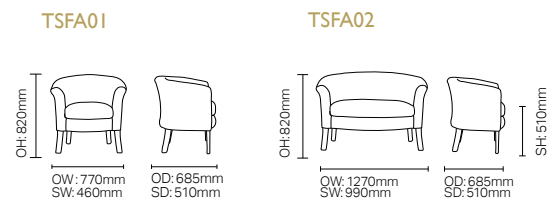

OCCASIONAL *seating*

ANNE & CHARLOTTE

CARDITA

ELFIN & PIXIE

FAWLEY

FELICITY

FLEX

FOOTCUBE

JASPER

KENSINGTON & PARK LANE

SUKI

VALENTINO

LOUNGE *cabinets*

CREDENZA

LADDERBACK

LETO