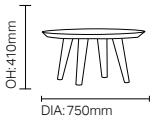

EVOKE

TAEV01