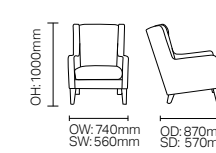

HURLEY

IMOGEN

IDRO

MOBY

OSBOURNE

RENAISSANCE

UMBRIA

VELVARE

VISTA

VIRTUOSO

ZENDA

LSZE03

DINING & café

ADRIATIC

AVENUE