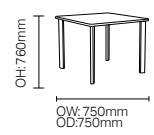

SH: 470mm

DARCEY

DCDA01

DCDA02

SH: 480mm

F LEG, C LEG & 714

F Leg

C Leg