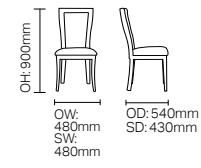

SH: 470mm

DARCEY

DCDA01

DCDA02

SH: 480mm

F LEG, C LEG & 714

F Leg

C Leg