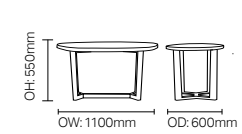

BERGEN

SH: 470mm

DARCEY

SH: 480mm

F LEG, C LEG & 714

F Leg, C Leg and 714 available with rectangular, square or circular top shapes. Various sizes available.

EVOKE DINING

SH: 480mm

BISTRO TABLE & BENCH SEAT

Bench Seats are made to order to bespoke sizes. Fluted Back option available DCBS02

JAVA

KASUMI

SH: 490mm

WALDORF

ZENDA DINING

SH: 500mm

COFFEE tables

DURHAM

EVOKE

HALF MOON

NEST

COFFEE TABLES

SONATA