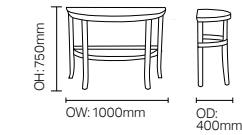

BERGEN

SH: 470mm

DARCEY

SH: 480mm

F LEG, C LEG & 714

F Leg, C Leg and 714 available with rectangular, square or circular top shapes. Various sizes available.

EVOKE DINING

SH: 480mm

BISTRO TABLE & BENCH SEAT

Bench Seats are made to order to bespoke sizes. Fluted Back option available DCBS02

JAVA

KASUMI

SH: 490mm

WALDORF

ZENDA DINING

SH: 500mm

COFFEE tables

DURHAM

TADU04

EVOKE

HALF MOON

NEST

COFFEE TABLES

SONATA