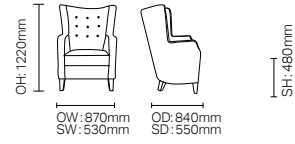

HURLEY

IMOGEN

LSIM02

IDRO

MOBY

OSBOURNE

RENAISSANCE

UMBRIA

VELVARE

VISTA

VIRTUOSO

ZENDA

DINING & café

ADRIATIC

AVENUE