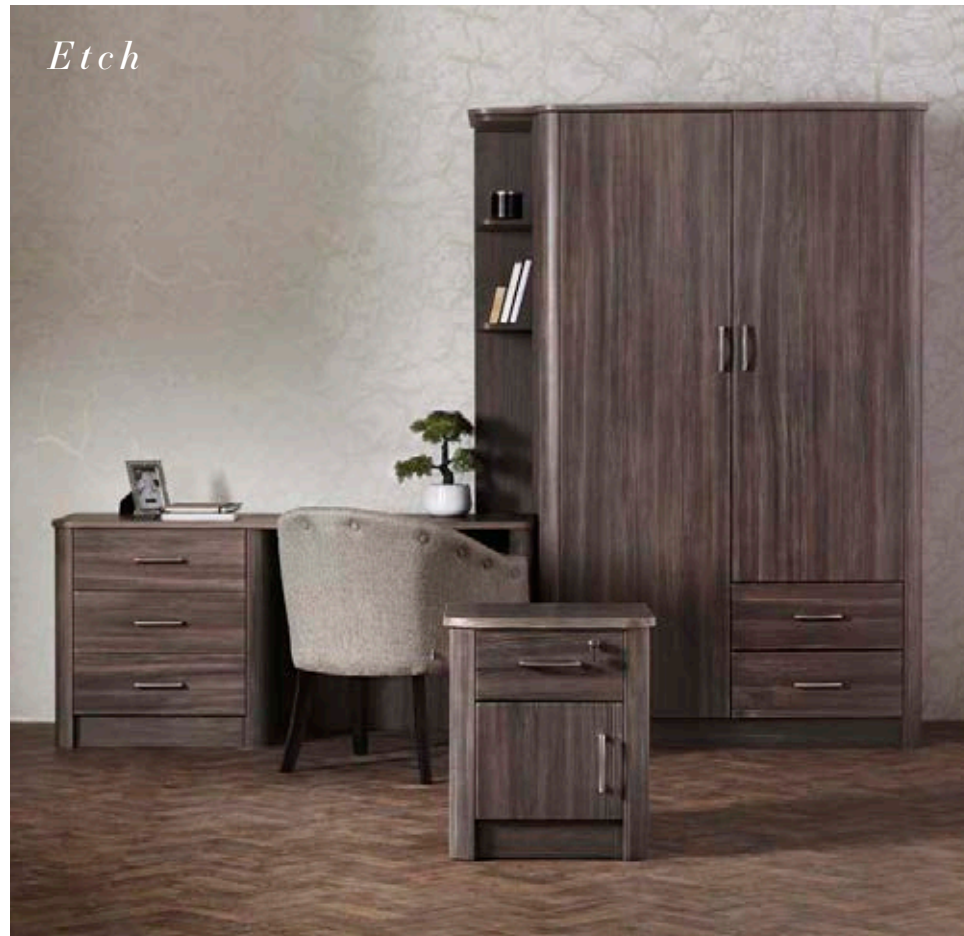

Falkland Divan Bed FDBED5
Upholstered Headboard BDHB21
Jasper Ottoman SSJA03
Shaker Wardrobe With Bottom Drawer CASR27
Shaker 3 Drawer Chest CASR07
Shaker Bedside Cabinet CASR02

1. Shaker Wardrobe With Bottom Drawer CASR27
Felicity Armchair LSFE01
2. Christie 2-Seater Sofa TSCH04

3. Christie High Back Armchair TSCH03
4. Shaker Bedside Cabinet CASR02
5. Shaker 3-Drawer Chest CASR07

Our vinyl wrapped bedroom ranges offer further piece of mind.

Built from 18mm MDF as standard and with features such as soft closing drawers and rounded edges, these robust products can be manufactured with anti-ligature interiors and are available in a variety of wood finishes.