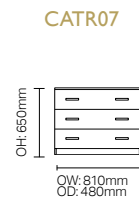

TRECO/
ACCENT *