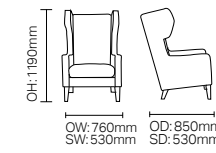

ZENDA

LSZE01