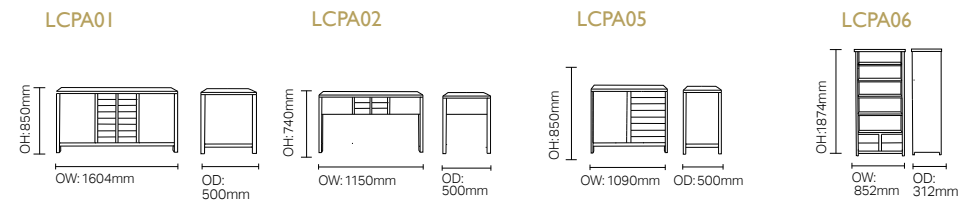

LADDERBACK

LETO

HAMPTON

PANAMA

ROOM DIVIDER

DISPLAY UNITS

**RECLINERS
& Riser/Recliners**

For Teal's full range of recliners and recliner options, please see our separate "Patient Recliners" brochure.