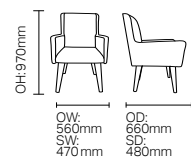

714

F Leg, C Leg and 714 available with rectangular, square or circular top shapes. Various sizes available.

EVOKE DINING

DCEV01

DCEV02

DCEV03

SH: 480mm

TAEV02