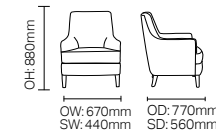

VIRTUOSO

LSVR01