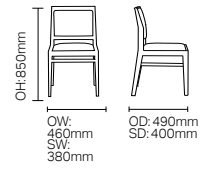

BERGEN

DCBE03

SH: 470mm

DARCEY

SH: 480mm

F LEG, C LEG & 714

F Leg, C Leg and 714 available with rectangular, square or circular top shapes. Various sizes available.

EVOKE DINING

SH: 480mm

BISTRO TABLE & BENCH SEAT

Bench Seats are made to order to bespoke sizes. Fluted Back option available DCBS02

JAVA

KASUMI

SH: 490mm

WALDORF

ZENDA DINING

SH: 500mm

COFFEE tables

DURHAM

EVOKE

HALF MOON

NEST

COFFEE TABLES

SONATA