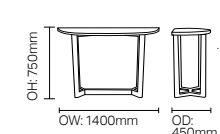

BERGEN

SH: 470mm

DARCEY

SH: 480mm

F LEG, C LEG & 714

F Leg, C Leg and 714 available with rectangular, square or circular top shapes. Various sizes available.

EVOKE DINING

SH: 480mm

BISTRO TABLE & BENCH SEAT

Bench Seats are made to order to bespoke sizes. Fluted Back option available DCBS02

JAVA

KASUMI

SH: 490mm

WALDORF

ZENDA DINING

SH: 500mm

COFFEE tables

DURHAM

EVOKE

HALF MOON

NEST

COFFEE TABLES

SONATA

TASO04