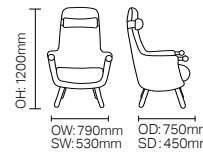

VELVARE

SSVE01