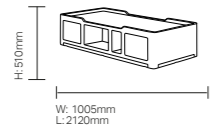

RKBD02 Roku®
Bed with side storage