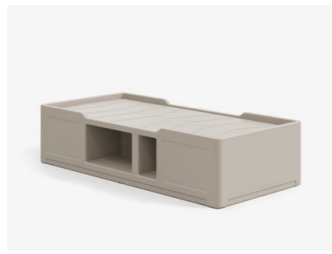

RKBD02 Roku®
Bed with side storage