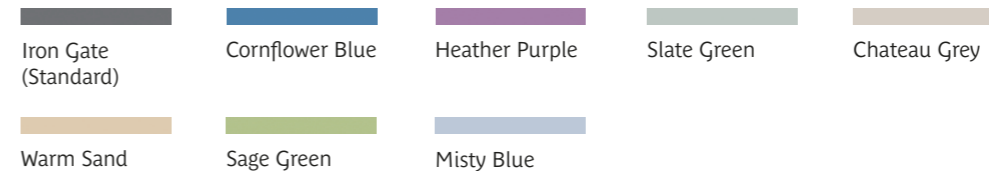

*Terms and conditions available at www.teal.co.uk

Finishes

Iron Gate finish (standard). Minimum order quantities apply on non-standard colours (MOQ of 5 units per product ordered). Additional colour options available Cornflower Blue, Heather Purple, Slate Green, Chateau Grey, Warm Sand, Sage Green & Misty Blue).