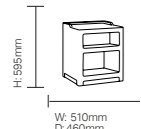

RKBS01 Roku®
Bedside cabinet