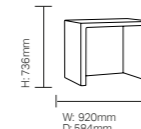

RKDK01 Roku®
Desk