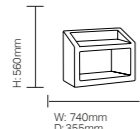

RKWU01 Roku®
Two shelf wall mount unit