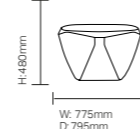

TARK21 Roku®
Table