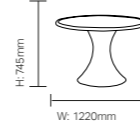

RKTA02 Roku® Oyster
Round 1220mm Table