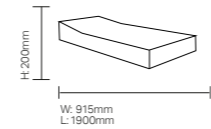

Specifications

Height to mattress platform: 458mm
Weight: 67kg

Height to mattress platform: 458mm
Weight: 71kg

Weight: 45kg

Weight: 48kg

Weight: 48kg

Weight: 51kg

Weight: 12kg

Weight: 11kg

Weight: 23kg

Weight: 19kg

Weight: 30kg

W: 510mm SW: 490mm
D: 615mm SD: 450mm

W: 558mm SW: 585mm
D: 647mm SD: 462mm

Standard weight: 20kg

W: 605mm SW: 605mm
D: 700mm SD: 470mm

W: 605mm SW: 605mm
D: 700mm SD: 470mm

W: 775mm SW: 465mm
D: 795mm SD: 475mm

FLT-BTF

Bolt to floor kit for table (8)

BTFRC

Bolt-to-floor kit for RKCH01 chair (4)

Bolt to floor kit for Roku bed (8)

Nylon glides for RKCH02 chair (4)

Bolt-to-floor kit for RKCH02 chair (4)