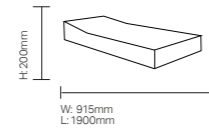

RKMT02 Roku® Mattress
PU Welded Mattress with Pillow