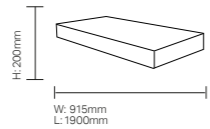

RKMT01 Roku® Mattress
PU Welded Mattress