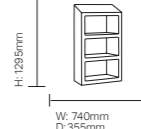

RKWU02 Roku®
Three shelf wall mount unit