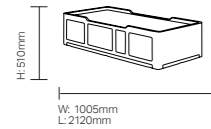

Specifications

RKBD01 Roku®
Bed