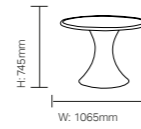

RKTA01 Roku® Oyster
Round 1065mm Table