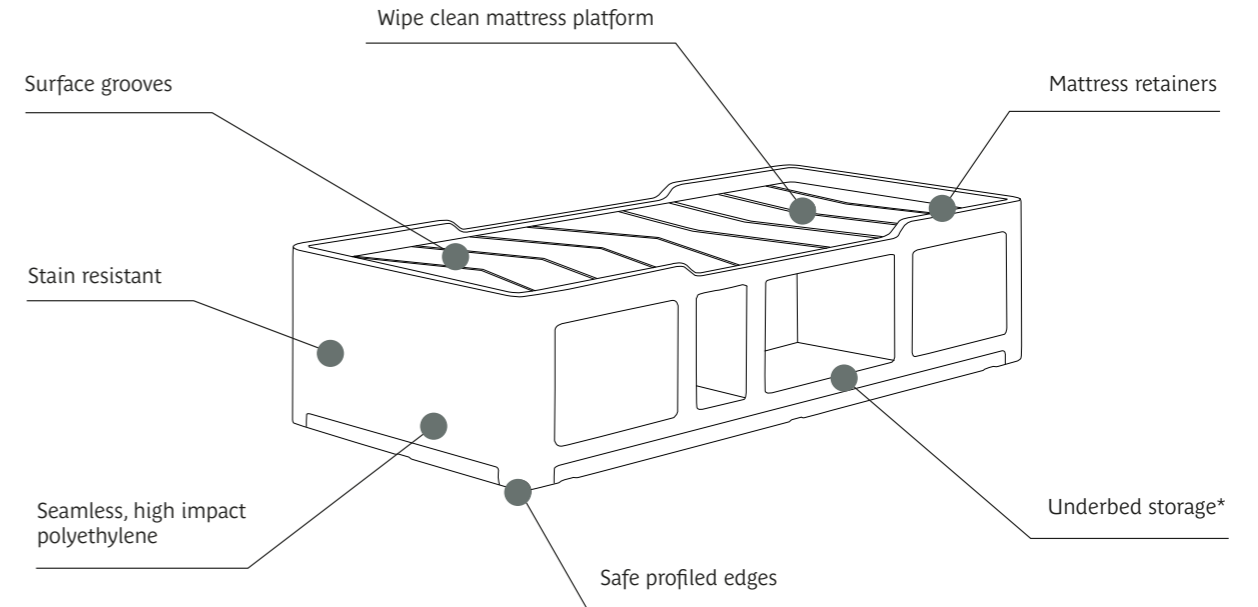

Secure.
Safe.
Strong.
Durable.

STANDARD FEATURES

- Smooth, high impact polyethylene, continuously moulded for maximum durability
- Underbed storage area (RKBD02)
- Surface grooves for fluid management and improved cleaning
- Stain-resistant, seamless and easy to clean for infection management
- Mattress retainers to prevent slippage/movement of mattress
- Bed and bedside cabinet sides fit flush to walls
- Single side bed storage can be positioned left or right facing – providing flexibility in room layouts
- Smooth, round profile edges ensure enhanced safety and security
- 100% Recyclable material

OPTIONS

- Iron Gate finish (standard). Minimum order quantities apply on non-standard colours (MOQ of 5 units per product ordered). Additional colour options available Cornflower Blue, Heather Purple, Slate Green, Chateau Grey, Warm Sand, Sage Green & Misty Blue)
- Floor fixing brackets
- Enclosed bottom
- Headboard - KYDEX® headboard option

* Also available with fully enclosed sides