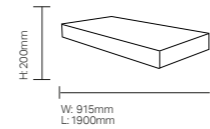

RKMT03 Roku® Plus Mattress
Anti-vandal PVC Mattress

Weight: 48kg