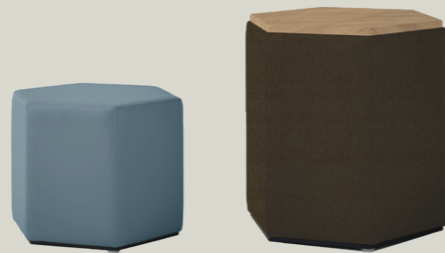

Features:

- + Stain resistant, seamless, easy clean surfaces
- + High impact polyethylene continuously moulded for safety and durability
- + Soft, radiused corners with no sharp edges for safety and security
- + 100% Recyclable material
- + Top options: White or grey KYDEX® top, laminate top with bullnose edge in all standard colour options

PORTOBELLO HEXAGON

Suitable for a range of settings Portobello Hexagon is a multi-use collection including a coffee table, tall table and stool.

Options:

- + Weighting options: Medium (+20kg), Heavy (+40kg)
- + Top finish options