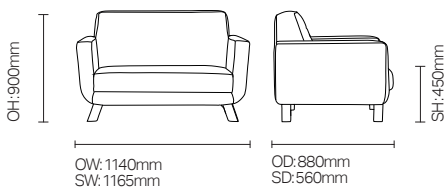

Marli /SSMR02

A uniquely styled and contemporary soft seating collection. An inviting sit with excellent ergonomics for client levels up to high risk security environments.

Standard Features

- Marli 2 seater sofa
- Contemporary design with elegant curved sides
- Soft, contoured edges with deep filled back, arm and seat
- Plus+ fully sealed upholstery to prevent concealment and for ease of cleaning
- Robust, styled legs secured into the frame for added strength
- Flowing design with rounded corners - difficult to pick up and grasp

Optional Features

- SSMR01 Armchair, SSMR03 3 seater sofa
- Standard, M or X specification options
- Additional weighting options (medium and heavy) to limit misuse, increase stability and maximise safety
- Quilted stitching back detail (plain back as standard)
- Leg stain options

DIMENSIONS

MODEL OPTIONS

SSMR01 Marli Armchair

SSMR02 Marli 2 Seater Sofa

SSMR03 Marli 3 Seater Sofa