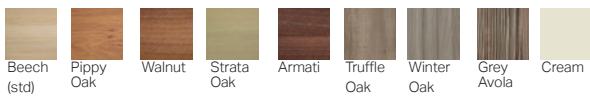

Visio Media/

Combination unit with stylish TV and co-ordinating lower DVD cabinet, featuring anti-ligature profile and lockable polycarbonate screen. Finish and size options to suit room layout.

Wood finish options

Standard Features

- Curved anti-ligature profile with sloping top
- 8mm Polycarbonate screen with lockable access panel
- Anti-ligature ventilation grille
- 18mm MFC vinyl wrapped soft edge top
- To reduce ligature risk lower cabinet features piano hinges,

fixed shelves and integrated scoop aluminium handles

Options

- TV housing size options – to suit 43" (LCVM01) & 55" (LCVM02)
- 600 or 900mm height DVD unit
- Wall fixing option
- Finish options: Natural Beech, Pippy Oak, Walnut, Armati, Strata Oak, Winter Oak, Truffle