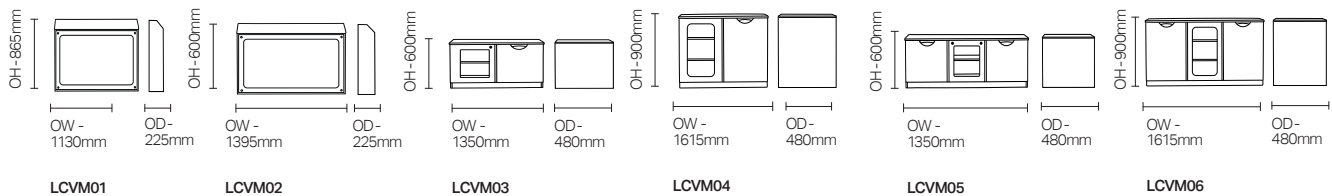

Visio Media/

Combination unit with stylish TV and co-ordinating lower DVD cabinet, featuring anti-ligature profile and lockable polycarbonate screen. Finish and size options to suit room layout.

Wood finish options

Standard Features

- Curved anti-ligature profile with sloping top
- 8mm Polycarbonate screen with lockable access panel
- Anti-ligature ventilation grille
- 18mm MFC vinyl wrapped soft edge top
- To reduce ligature risk lower cabinet features piano hinges,

fixed shelves and integrated scoop aluminium handles

Options

- TV housing size options – to suit 43" (LCVM01) & 55" (LCVM02)
- 600 or 900mm height DVD unit
- Wall fixing option
- Finish options: Natural Beech, Pippy Oak, Walnut, Armati, Strata Oak, Winter Oak, Truffle