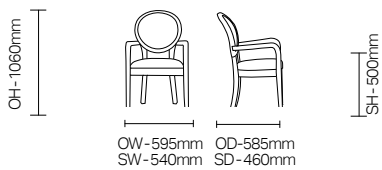

- Skid frame model DCWA02
- Side chair model DCWA03
- Wood stain options

DIMENSIONS

Wood finish options:

Shadow Beech

Beech

Strata Oak

Pippy Oak
(pictured)

Walnut