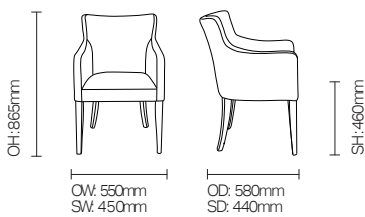

Pixie/DCPI02

A stylish occasional chair at home in a lounge, dining room, bedroom, activity room or corridor. Developed for multi-environment use in nursing homes, care homes and residential environments.

Standard Features

- Upholstered occasional arm chair
- Curved back shape

Optional Features

- Fluting
- Button
- Multi-button
- Piping
- Leg stain options

DIMENSIONS

FINISH OPTIONS

Leg stain options:

Shadow Beech