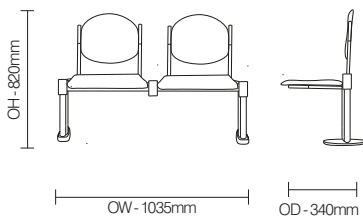

### Standard Features

- Tip up beam seating, 2 seats
- Longitudinal single piece beam
- Easy clean in line with infection management
- Laquered beech finish
- Floor fixed unit
- Maximum loads 160kg (25st)

## DIMENSIONS

---