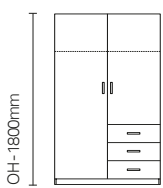

### Standard Features

- Raised shaker style door and drawer detail
- Contemporary T-Bar handles.
- Soft close wardrobe doors and drawers option
- 18mm MFC carcass with 18mm cam and dowelled back and 25mm vinyl wrapped soft edge tops
- Four sided deep drawer

## DIMENSIONS

OW - 1000mm  
OD - 610mm

CATR13

OW - 810mm  
OD - 480mm

CATR07

OW - 1200mm  
OD - 630mm

CATR06

OW - 460mm  
OD - 480mm