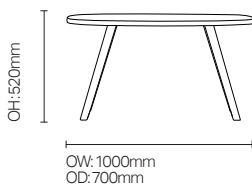

### Standard Features

- Tala rectangular coffee table
- MFC top
- Solid Ash frame

## DIMENSIONS

---