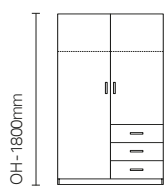

### Standard Features

- 18mm MFC carcass with 18mm cam and dowelled back for added strength
- 25mm vinyl wrapped soft edge tops
- 18mm matching vinyl drawer and door fronts for long lasting appearance and with detailed styling
- Security screws
- Integrated scoop aluminium handles
- Matching interiors throughout

## DIMENSIONS

OD - 610mm

CASO13X

OD - 480mm

CASO07X

OD - 630mm

CASO06X

OD - 480mm

**Sense Memory Box**  
CASE14 w295 d140 h420