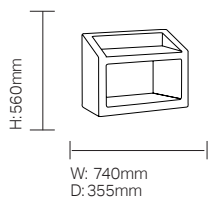

Dimensions