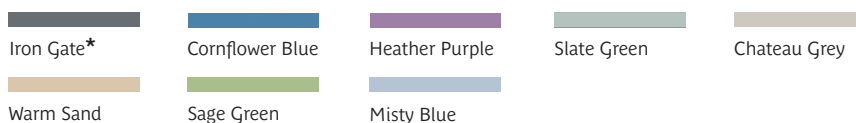

Dimensions

Finish Options

*Iron Gate finish is standard on selected products: Roku® Emi, Roku® Kimi Chairs, Roku® Oyster Tables, Roku® Marna Chairs, Roku® Bedroom Furniture - RKBD01, RKBD02, RKBS01, RKWU01, RKWU02, RKDK01.

Minimum order quantities apply on non-standard colours. MOQ of 5 units per finish ordered.