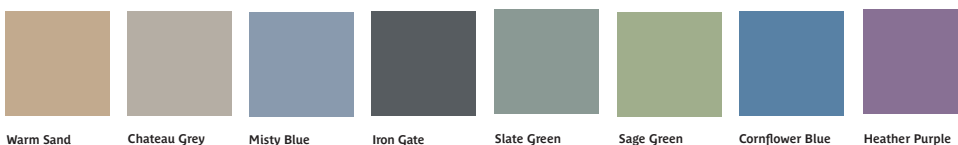

Optional Features

- Chateau Grey finish as standard (additional colour options available - Cornflower Blue, Heather Purple, Slate Green, Iron Gate, Warm Sand, Sage Green & Misty Blue). Minimum order quantities apply on non-standard colours.
- Floor fixing brackets
- Weighting options
- Round or Soft Square Top

Dimensions

Weight: 38Kg

Soft Square Top option shown above

Finish Options

Colour Options:

Warm Sand

Chateau Grey

Misty Blue

Iron Gate

Slate Green

Sage Green

Cornflower Blue

Heather Purple