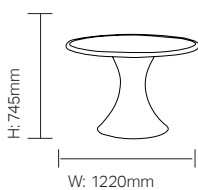

teal

Roku® Oyster 1220mm Table / RKTA02

Roku® Bedroom is a secure, extremely durable one-piece rotationally moulded collection for challenging environments.

Standard Features

- Smooth, high impact polyethylene, continuously moulded for maximum durability
- Stain-resistant, seamless and easy to clean for longevity and easy maintenance
- Smooth, round profile edges ensure enhanced safety and security
- Weighting options
- Extremely robust, heavy duty construction
- Table frame features heavy duty metal to metal mechanical connections
- Security screws
- Pick-resistant polyurethane
- 100% Recyclable material

Dimensions

Weight: 38Kg

Soft Square Top option shown above

Finish Options

Colour Options:

Warm Sand

Chateau Grey

Misty Blue