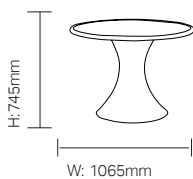

## Dimensions

Weight: 31Kg

Soft Square Top option shown above