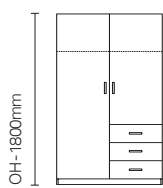

### Standard Features

- 18mm MFC carcase with 18mm cam and dowelled back and 25mm vinyl wrapped soft edge tops
- 18mm vinyl matching door and drawer fronts for long lasting appearance and with detailed styling
- Integrated scoop handle
- 110° fully adjustable soft hinges allowing full access

## DIMENSIONS

OW - 1000mm  
OD - 610mm

CARE13

OW - 810mm  
OD - 480mm

CARE07

OW - 1200mm  
OD - 630mm

CARE06

OW - 460mm  
OD - 480mm

**Sense Memory Box**  
CASE14 w295 d140 h420