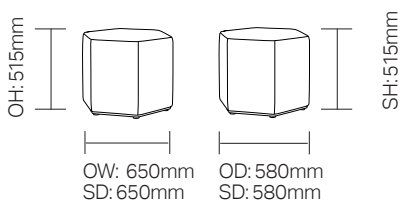

SSPO01X

Suitable for a range of settings Portobello Hexagon is a multi-use collection including a coffee table, tall table and stool.

**Standard Features**

- Nylon feet (with security screws) allows easy repositioning
- Fully upholstered sides with double stitched seams for safety

Optional Features

- Additional weighting: Medium (+20kg) and Heavy (+40kg) weighting options

Technical Information**Dimensions:****SSPO01X - Stool**

Weight:
13Kg (Standard)

TAP007X PORTOBELLO TABLE ENVIRONMENTAL PERFORMANCE: