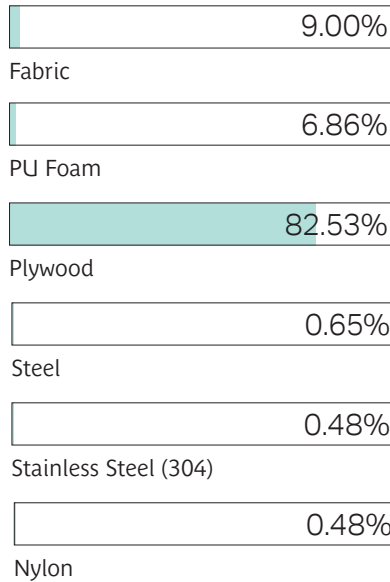

Optional Features

- Additional weighting: Medium (+20kg) and Heavy (+40kg) weighting options

Technical Information**Dimensions:****SSPO01X - Stool**

Weight:
13Kg (Standard)

TAP007X PORTOBELLO TABLE ENVIRONMENTAL PERFORMANCE:

Material Content

Components are constructed of the following:

Recycled Content

Contains up to 53% of Recycled Material

Recyclability

This range is 99% recyclable

99%

3 R's