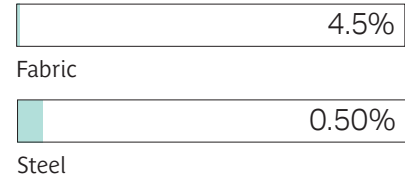

Recycled Content

Contains up to 53% of Recycled Material