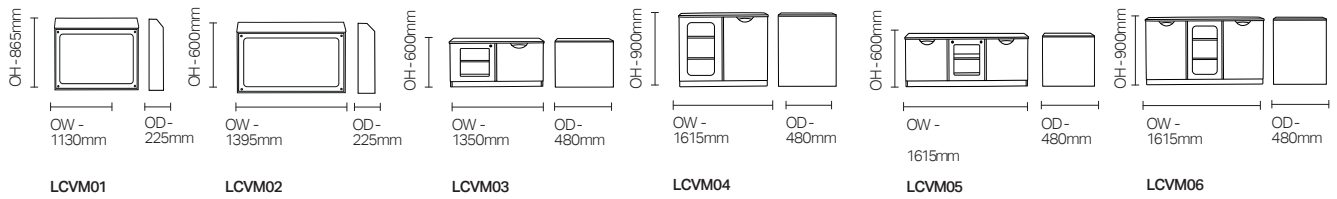

## Visio Media/

Combination unit with stylish TV and co-ordinating lower DVD cabinet, featuring anti-ligature profile and lockable polycarbonate screen. Finish and size options to suit room layout.

Wood finish options

### Standard Features

- Curved anti-ligature profile with sloping top
- 8mm Polycarbonate screen with lockable access panel
- Anti-ligature ventilation grille
- 18mm MFC vinyl wrapped soft edge top
- To reduce ligature risk lower cabinet features piano hinges,

### Options

- TV housing size options – to suit 43" (LCVM01) & 55" (LCVM02)
- 600 or 900mm height DVD unit
- Wall fixing option
- Finish options: Natural Beech, Pippy Oak, Walnut, Armati, Strata Oak, Winter Oak, Truffle