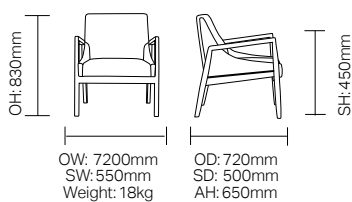

#### Standard Features

- Compact proportions with mid back
- Foam filled seat, sides and backrest provides softness and support
- Solid wood frame

## Dimensions