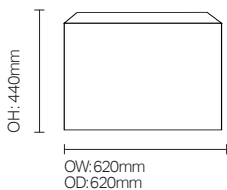

Optional Features

- Anti-vandal fabric option available
- Zipped option available
- Heavy weighted foam option (21kg) - FSFP01

Model Options

FSFX01 Flex Cube
FSFX02 Flex Cylinder
FSFX03 Flex Hexagon
FSFX04 Flex Wide Hexagon
FSFX05 Flex Wide Hexagon
FSFX06 Flex Unit Chair
FSFX07 Flex Restraining Chair
FSFX08 Flex Sofa