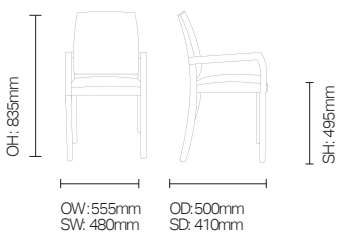

Kasumi/DCKA06

Kasumi is a contemporary dining collection with a distinctive and elegant curved shape.

Standard Features

- Kasumi dining arm chair
- Fully upholstered seat and back
- Sacral gap for ease of cleaning
- Solid beech frame, mortise and tenon construction for added strength
- Medicote™ anti-bacterial lacquer

Optional Features

- Kasumi fully upholstered side chair DCKA01
- Kasumi fully upholstered armchair DCKA02
- Kasumi side chair with show wood back DCKA03
- Kasumi arm chair with show wood back DCKA04
- Kasumi side chair with sacral gap DCKA05
- Skid frame option
- Wood stain options

DIMENSIONS

OPTIONS

Wood stain options: