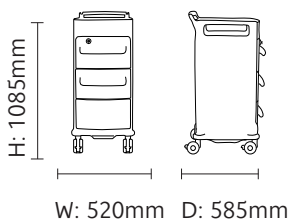

Optional Features

- Lock options (locks are only an option on the top drawers): key lock, Digilock
- Patient valuables drawer (BLAF26)
- Drawer colour options

Patient Valuables drawer (BLAF26)

Dimensions