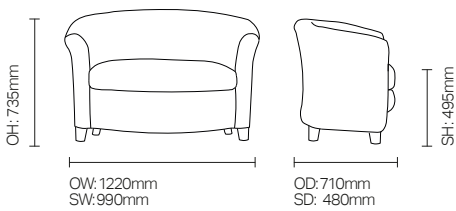

Hampden/TSHA02

A stylish, contemporary tub range for multi-environment use including bedroom, lounge and reception areas.

Standard Features

- Contemporary 2-seater with softly rounded back
- Tapered solid birch feet
- Removable seat

Optional Features

- Matching tub chair TSHA01
- Piping and leg stain options

DIMENSIONS

OPTIONS

Leg stain options:

Shadow Beech Beech Strata Oak Pippy Oak Walnut Armati Wenge Black White Grey