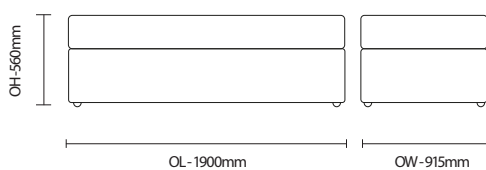

### Optional Features

- 4'6" Double option
- Drawer option
- Headboard option (pictured)

## DIMENSIONS

---