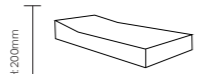

RKMT02 C5 Roku® Mattress
PU Welded Mattress with Pillow

H: 200mm
W: 915mm
L: 1900mm