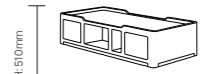

RKBD02 Roku®
Bed with side storage

H: 510mm
W: 1005mm
L: 2120mm

Height to mattress platform: 458mm
Weight: 71kg