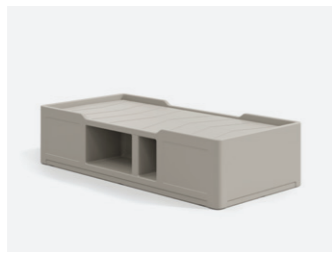

RKBD02 Roku®
Bed with side storage