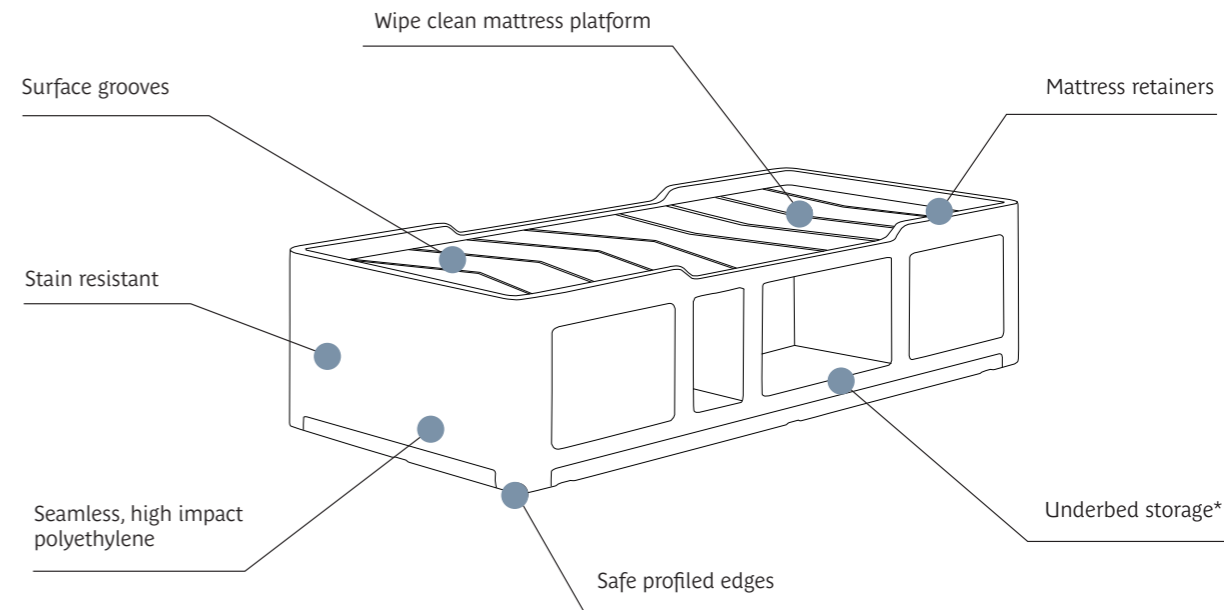

Secure.
Safe.
Strong.
Durable.

STANDARD FEATURES

- Smooth, high impact polyethylene, continuously moulded for maximum durability
- Underbed storage area (RKBD02)
- Surface grooves for fluid management and improved cleaning
- Stain-resistant, seamless and easy to clean for infection management
- Mattress retainers to prevent slippage/movement of mattress
- Bed and bedside cabinet sides fit flush to walls
- Single side bed storage can be positioned left or right facing – providing flexibility in room layouts
- Smooth, round profile edges ensure enhanced safety and security
- 100% recyclable material

BED OPTIONS

- Iron Gate finish (standard). Minimum order quantities apply on non-standard colours (MOQ of 5 units per finish ordered). Additional colour options available (Cornflower Blue, Heather Purple, Slate Green, Chateau Grey, Warm Sand, Sage Green & Misty Blue) See finishes page for further details.
- Floor fixing brackets
- Enclosed bottom
- Headboard - KYDEX® headboard option

* Also available with fully enclosed sides