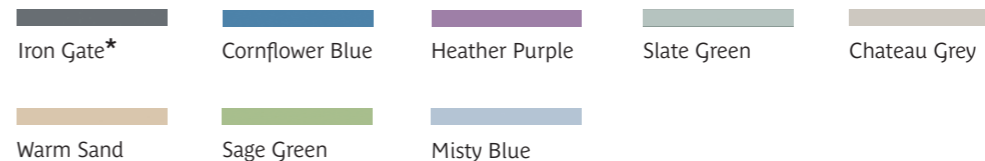

# Finishes

\*Iron Gate finish is standard on selected products: Roku® Emi, Roku® Kimi Chairs, Roku® Oyster Tables, Roku® Marna Chairs, Roku® Bedroom Furniture - RKBD01, RKBD02, RKBS01, RKWU01, RKWU02, RKDK01. Minimum order quantities apply on non-standard colours. MOQ of 5 units per finish ordered.