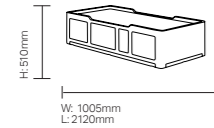

Specifications

RKBD01 Roku®
Bed

H: 510mm
W: 1005mm
L: 2120mm

Height to mattress platform: 458mm
Weight: 67kg