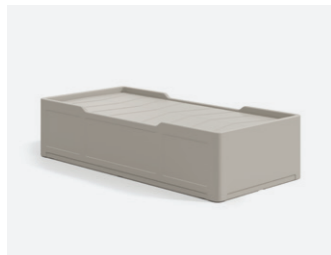

Roku® Bedroom Furniture

RKBD01 Roku®
Bed