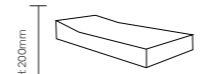

RKMT04 C5 Roku® Plus Mattress
Anti-vandal PVC Mattress with Pillow

H: 200mm
W: 915mm
L: 1900mm