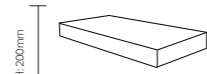

RKMT01 C5 Roku® Mattress
PU Welded Mattress

H: 200mm
W: 915mm
L: 1900mm