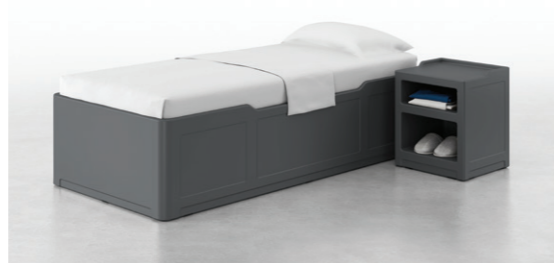

Test standards

All moulded Roku® products are compliant with UL94 HB standard for flammability.

Upholstered seat and back pads meet BS7176-2007 Source 0, 1 and 5.

All mattresses meet Crib 5. Crib 7 Option available.

All foams are Combustion Modified High Resilient fire retardant (CMHR).

Manufactured under ISO 9001 Quality Management System.

Limited lifetime warranty

Limited lifetime warranty against manufacturing defects*. To comply with the warranty always follow the manufacturer's guidance for cleaning and maintenance.

Roku® is rotationally moulded and changes in temperature may cause temporary changes in the shape of the product. Roku® may also display minor surface ripples which will not affect the performance of the product.

*Terms and conditions available at www.teal.co.uk